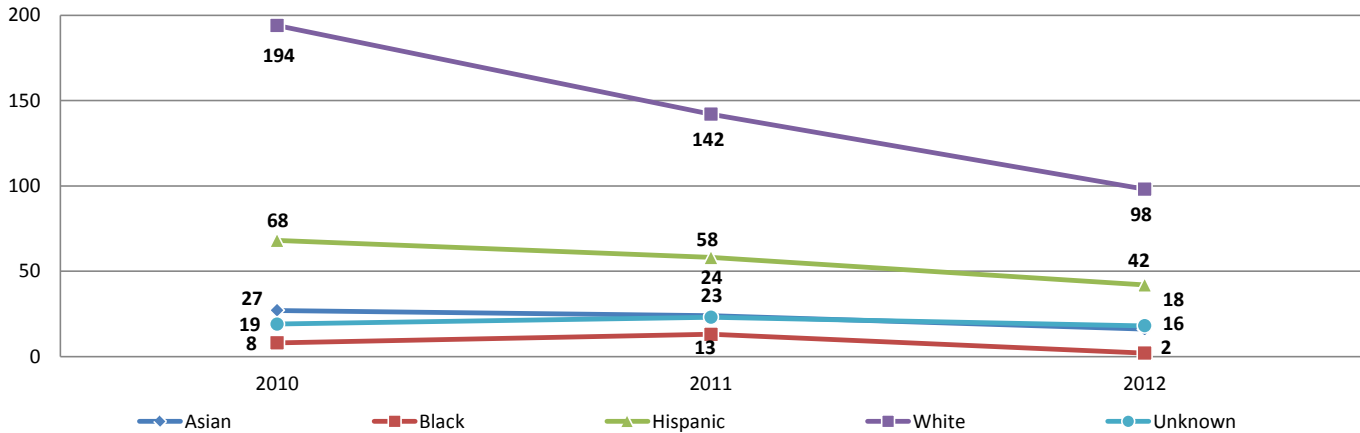

Degrees Awarded* by Race/Ethnicity

*Certain races excluded from chart because of low numbers

	American Indian	Black	Hawaiian/ P.I.	Asian	White	Two or More	Hispanic	Unknown	TOTAL
2010	1	8	0	27	194	2	68	19	319
2011	0	13	0	24	142	1	58	23	261
2012	0	2	0	16	98	4	42	18	180

Source: SURE Degrees Awarded File