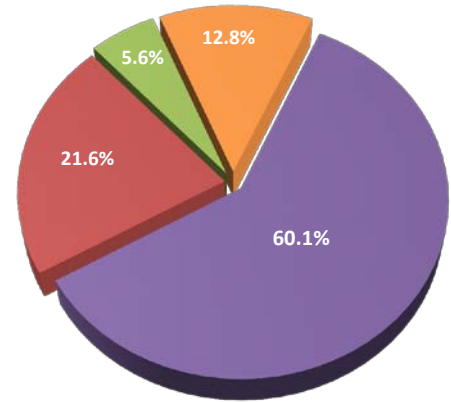

This is a profile of the Associate of Art in General Liberal Arts. The purpose of this document is to highlight the program's enrollments, demographics and outcomes. Enrollment information includes enrollment by attendance, enrollment by registration type, credits enrolled by attendance, and enrollment by gender and race/ethnicity. Outcomes information includes retention rates, graduation rates, transfer rates, degrees awarded by race/ethnicity, and 4-year colleges to which students transferred.

Enrollment by Registration Type
Fall 2012

■ First-Time ■ Transfer ■ Stop-out ■ Returning

Source: SURE Enrollment File

Enrollment by Attendance

	2010	2011	2012
Full-Time	2,042	1,832	1,498
Part-Time	1,095	1,082	931
TOTAL	3,137	2,914	2,429