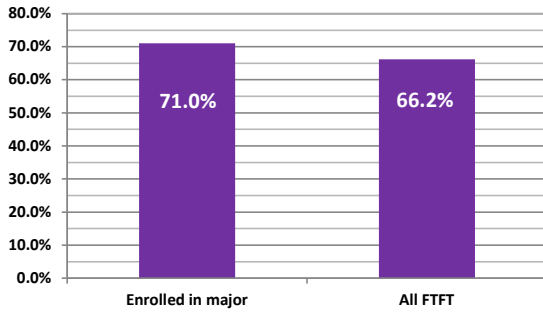

Enrollment by Registration Type
Fall 2012

■ First-Time ■ Transfer ■ Stop-out ■ Returning

Source: SURE Enrollment File

Enrollment by Attendance

	2010	2011	2012
Full-Time	2,042	1,832	1,498
Part-Time	1,095	1,082	931
TOTAL	3,137	2,914	2,429

Source: SURE Enrollment File

Credits Enrolled by Attendance

	2010	2011	2012
Full-Time	27,009	24,355	20,166
Part-Time	7,528	7,796	6,437
TOTAL	34,537	32,151	26,603

Source: SURE Enrollment File

Enrollment by Gender & Ethnicity/Race Fall 2012

Source: SURE Enrollment File

One-Year Retention*, FTFT, Fall 2011

*One-Year Retention Rate includes First Time Full Time Degree-Seeking Students in the Fall 2011 who re-enrolled in Fall 2012
Source: SURE Enrollment Files