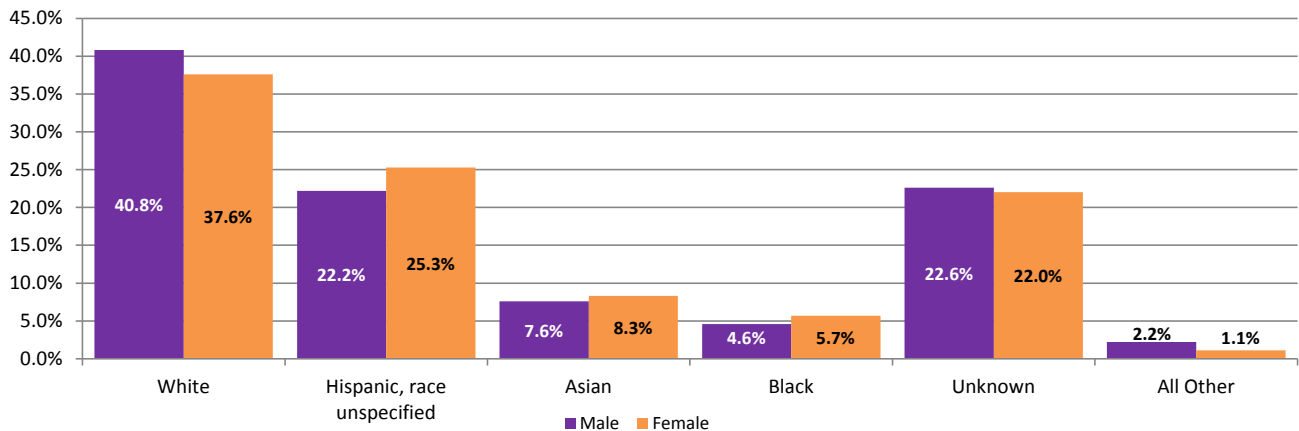

Source: SURE Enrollment File

Credits Enrolled by Attendance

	2010	2011	2012
Full-Time	27,009	24,355	20,166
Part-Time	7,528	7,796	6,437
TOTAL	34,537	32,151	26,603

Source: SURE Enrollment File

Enrollment by Gender & Ethnicity/Race Fall 2012