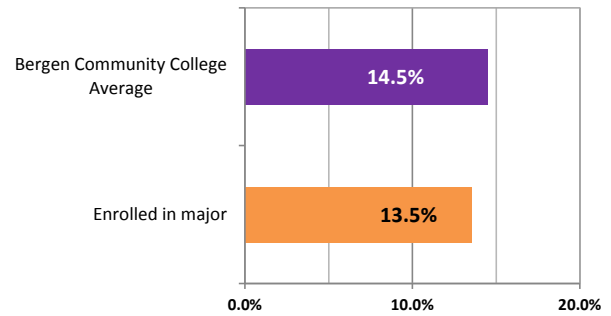

Transfer Rates*, 2009 Cohort

*Transfer Rates based on First Time Full Time Students who started BCC in Fall 2009 and transferred without graduating within 3 years (150%)
Source: IPEDS Graduation Rates Survey