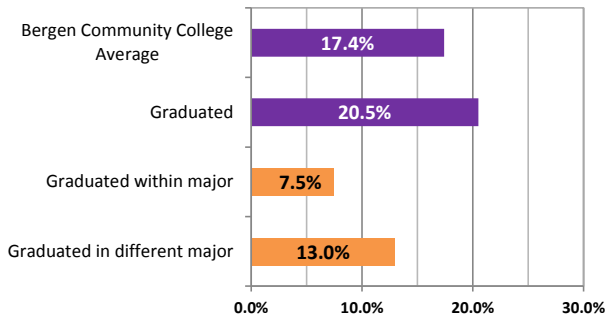

Graduation Rates*, 2009 Cohort

*Graduation Rates based on First Time Full Time Students who started at BCC in Fall 2009 and were tracked for 3 years (150%)
Source: IPEDS Graduation Rates Survey