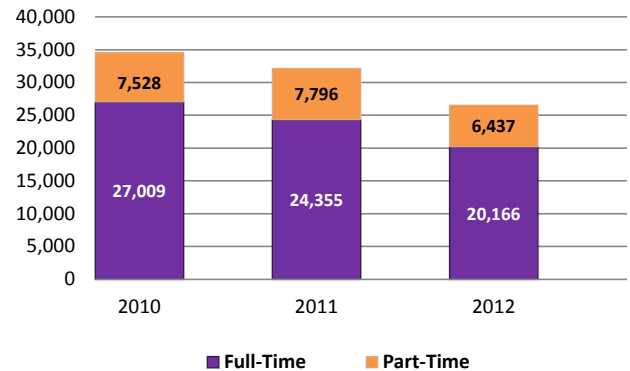

This is a profile of the Associate of Art in General Liberal Arts. The purpose of this document is to highlight the program's enrollments, demographics and outcomes. Enrollment information includes enrollment by attendance, enrollment by registration type, credits enrolled by attendance, and enrollment by gender and race/ethnicity. Outcomes information includes retention rates, graduation rates, transfer rates, degrees awarded by race/ethnicity, and 4-year colleges to which students transferred.

Enrollment by Registration Type
Fall 2012

■ First-Time ■ Transfer ■ Stop-out ■ Returning

Source: SURE Enrollment File

Enrollment by Attendance

	2010	2011	2012
Full-Time	2,042	1,832	1,498
Part-Time	1,095	1,082	931
TOTAL	3,137	2,914	2,429

Source: SURE Enrollment File

Credits Enrolled by Attendance

	2010	2011	2012
Full-Time	27,009	24,355	20,166
Part-Time	7,528	7,796	6,437
TOTAL	34,537	32,151	26,603

Source: SURE Enrollment File

Enrollment by Gender & Ethnicity/Race Fall 2012