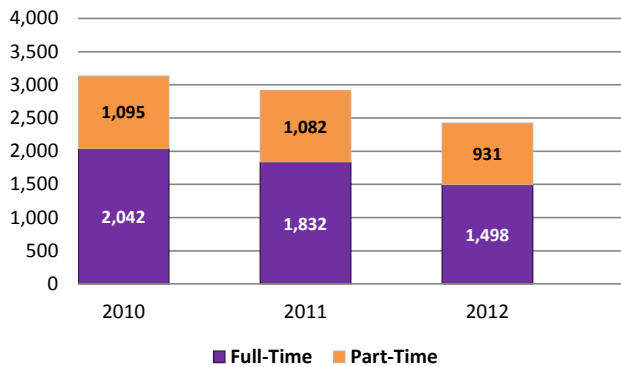

This is a profile of the Associate of Art in General Liberal Arts. The purpose of this document is to highlight the program's enrollments, demographics and outcomes. Enrollment information includes enrollment by attendance, enrollment by registration type, credits enrolled by attendance, and enrollment by gender and race/ethnicity. Outcomes information includes retention rates, graduation rates, transfer rates, degrees awarded by race/ethnicity, and 4-year colleges to which students transferred.

Enrollment by Registration Type
Fall 2012

■ First-Time ■ Transfer ■ Stop-out ■ Returning

Source: SURE Enrollment File

Enrollment by Attendance

	2010	2011	2012
Full-Time	2,042	1,832	1,498
Part-Time	1,095	1,082	931
TOTAL	3,137	2,914	2,429

Source: SURE Enrollment File

Credits Enrolled by Attendance

	2010	2011	2012
Full-Time	27,009	24,355	20,166
Part-Time	7,528	7,796	6,437
TOTAL	34,537	32,151	26,603

Source: SURE Enrollment File

Enrollment by Gender & Ethnicity/Race Fall 2012