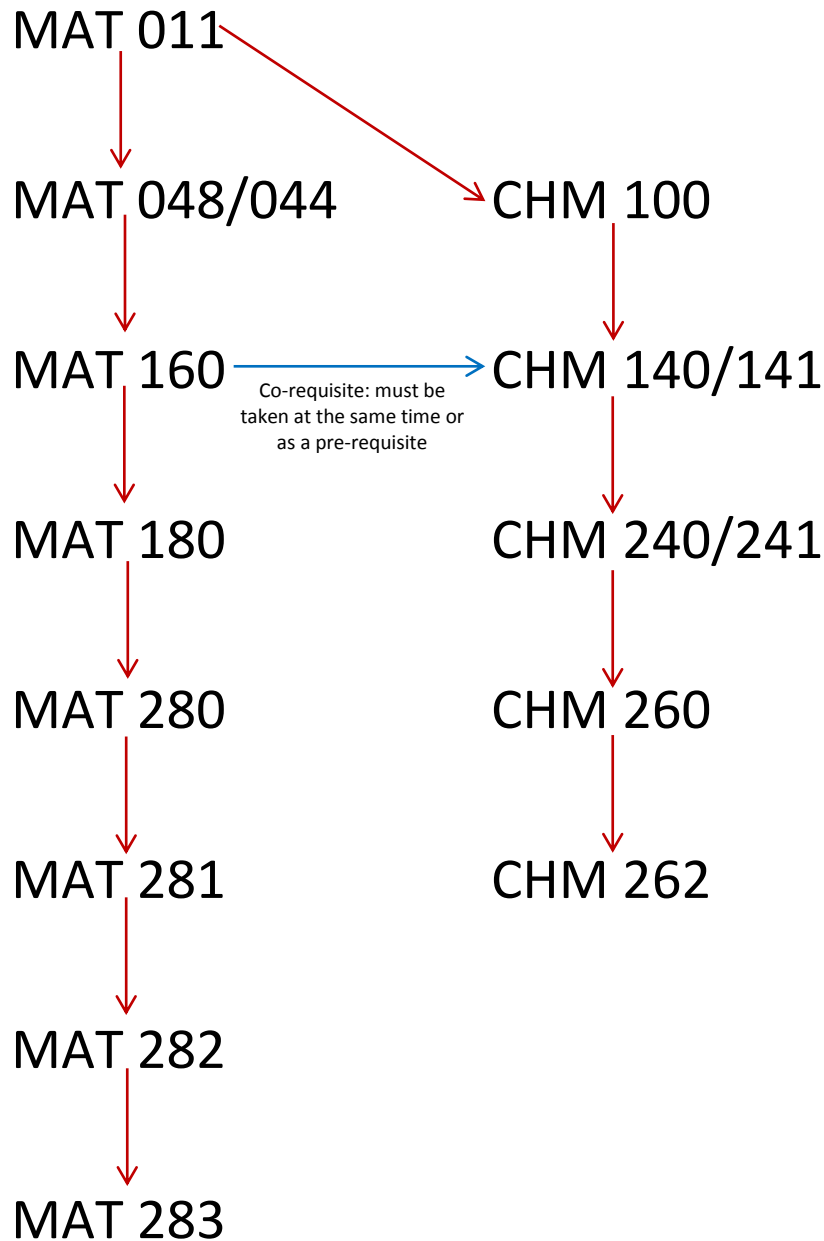

MATH AND SCIENCE PRE-REQUISITE FLOW CHART

(see reverse side for Math & Chemistry)

MATH AND SCIENCE PRE-REQUISITE FLOW CHART

(see reverse side for Math & Physics)