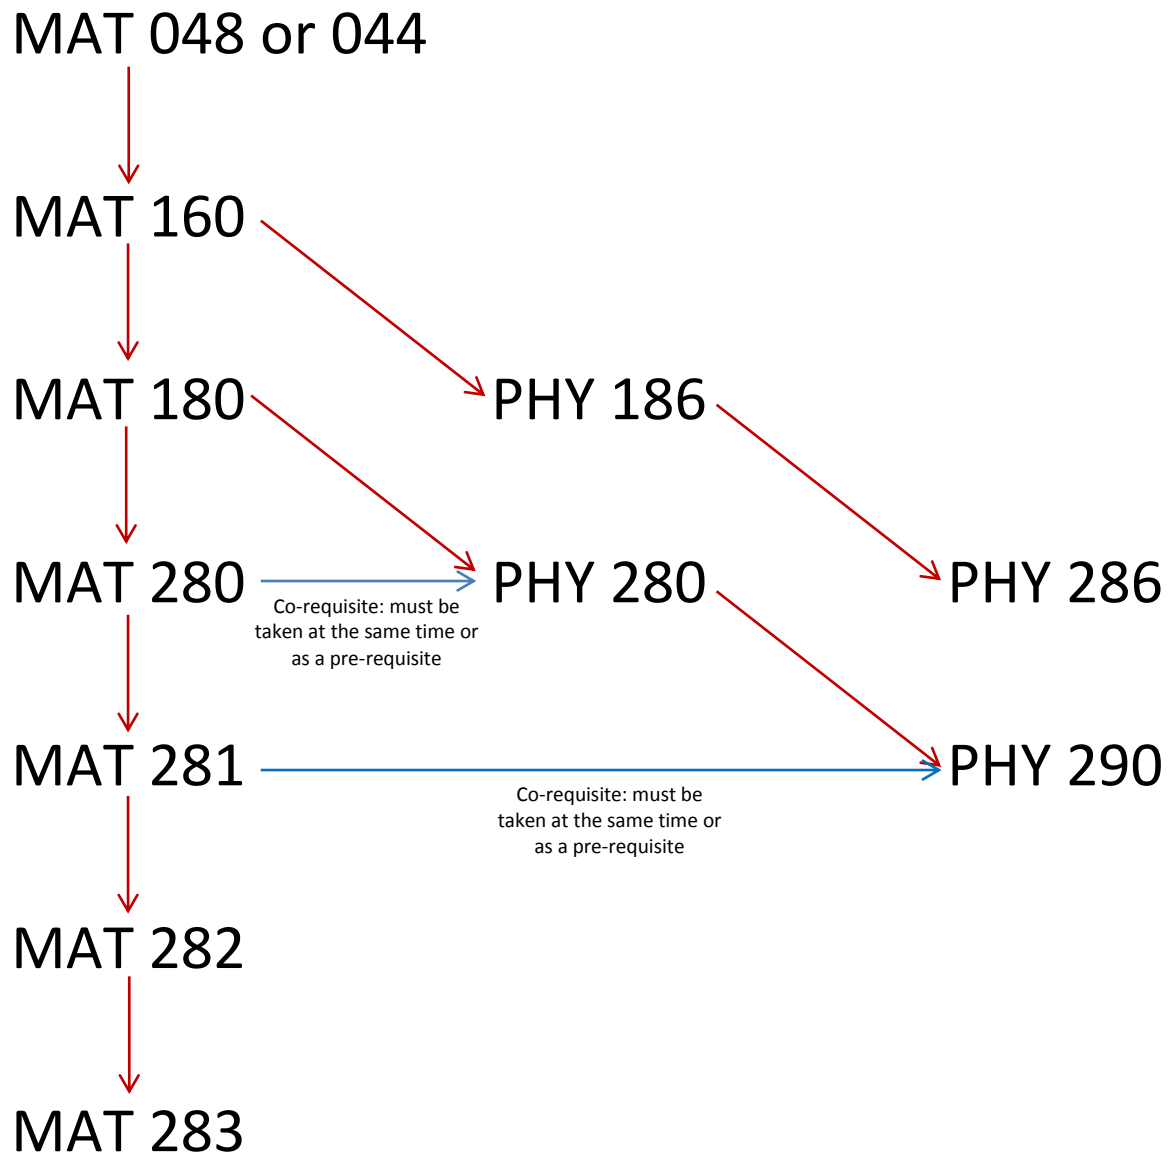

MATH AND SCIENCE PRE-REQUISITE FLOW CHART

(see reverse side for Math & Chemistry)

MATH AND SCIENCE PRE-REQUISITE FLOW CHART

(see reverse side for Math & Physics)